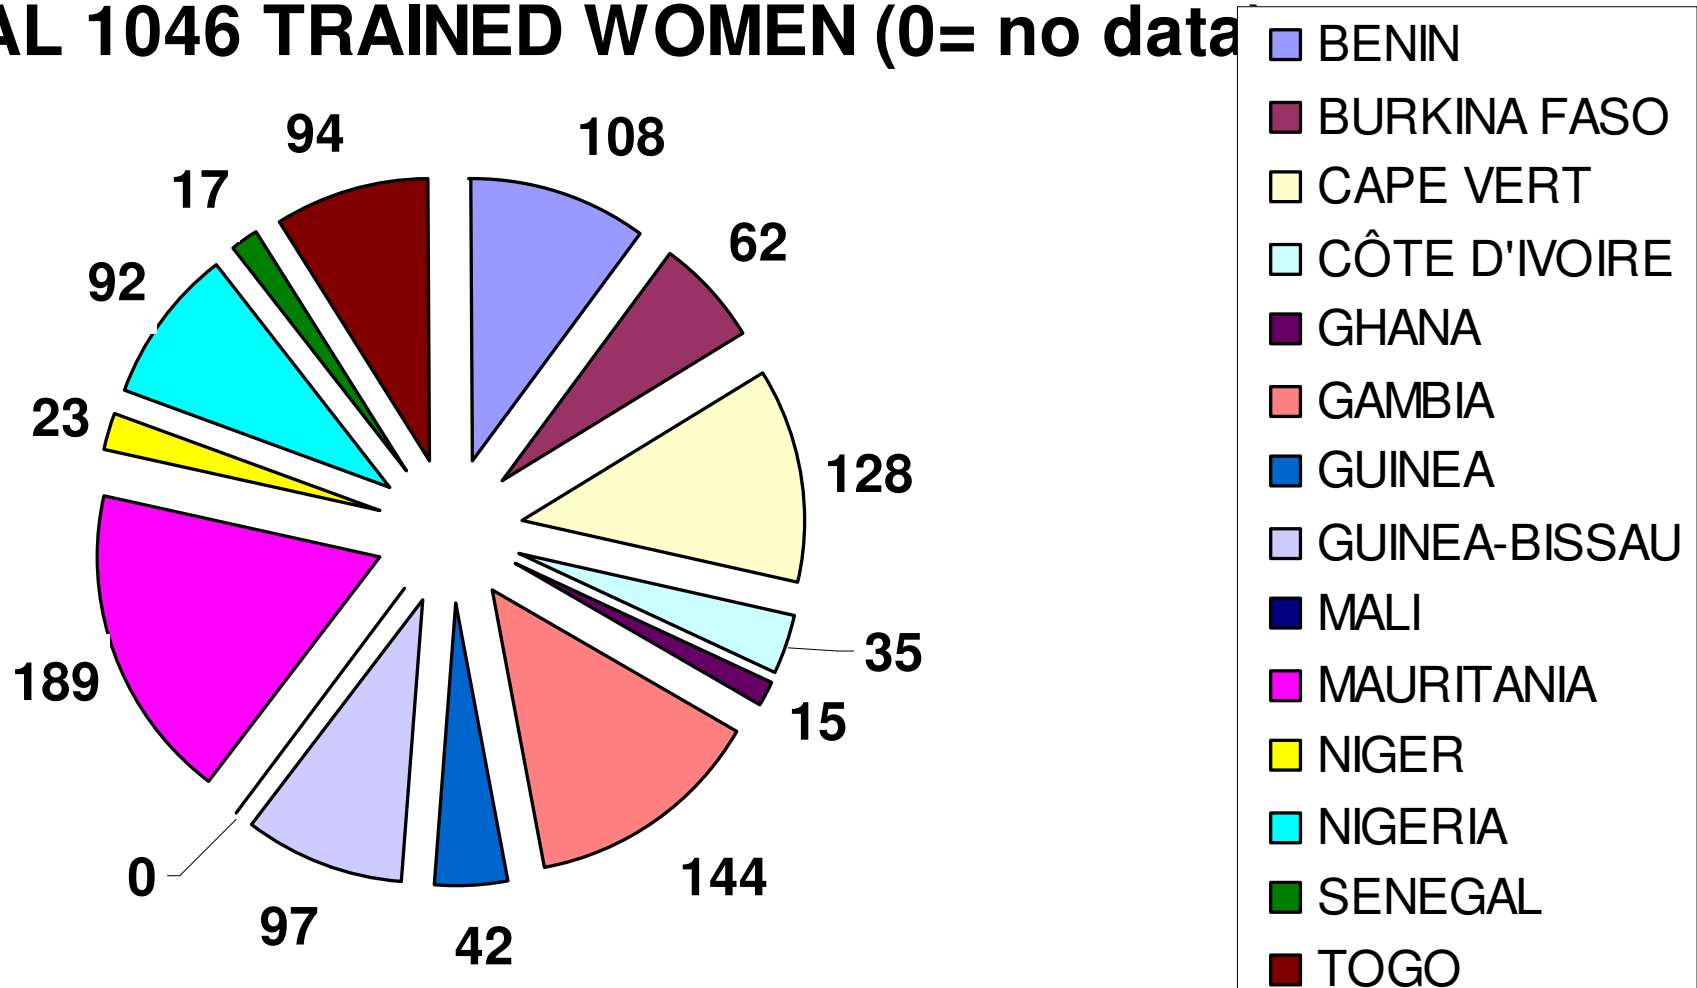

METAGRI

Final statistics

01/10/2012

METAGRI – Final statistics

METAGRI - 159 ROVING SEMINARS

METAGRI – Final statistics

VILLAGES REPRESENTED (0=NO DATA)

METAGRI – Final statistics

TOTAL TRAINED 8180 PERSONS

METAGRI – Final statistics

TRAINED 7337 FOOD PRODUCERS

METAGRI – Final statistics

TOTAL TRAINED OTHERS (0= no data)

METAGRI – Final statistics

TOTAL 1046 TRAINED WOMEN (0= no data)

METAGRI – Final statistics

METAGRI - 3325 RAINGAUGES DISTRIBUTED

Low number in Nigeria due to rain gauge breaking in transport

METAGRI – Final statistics

TOTAL STATISTICS

**See you on
METAGRI OPS**