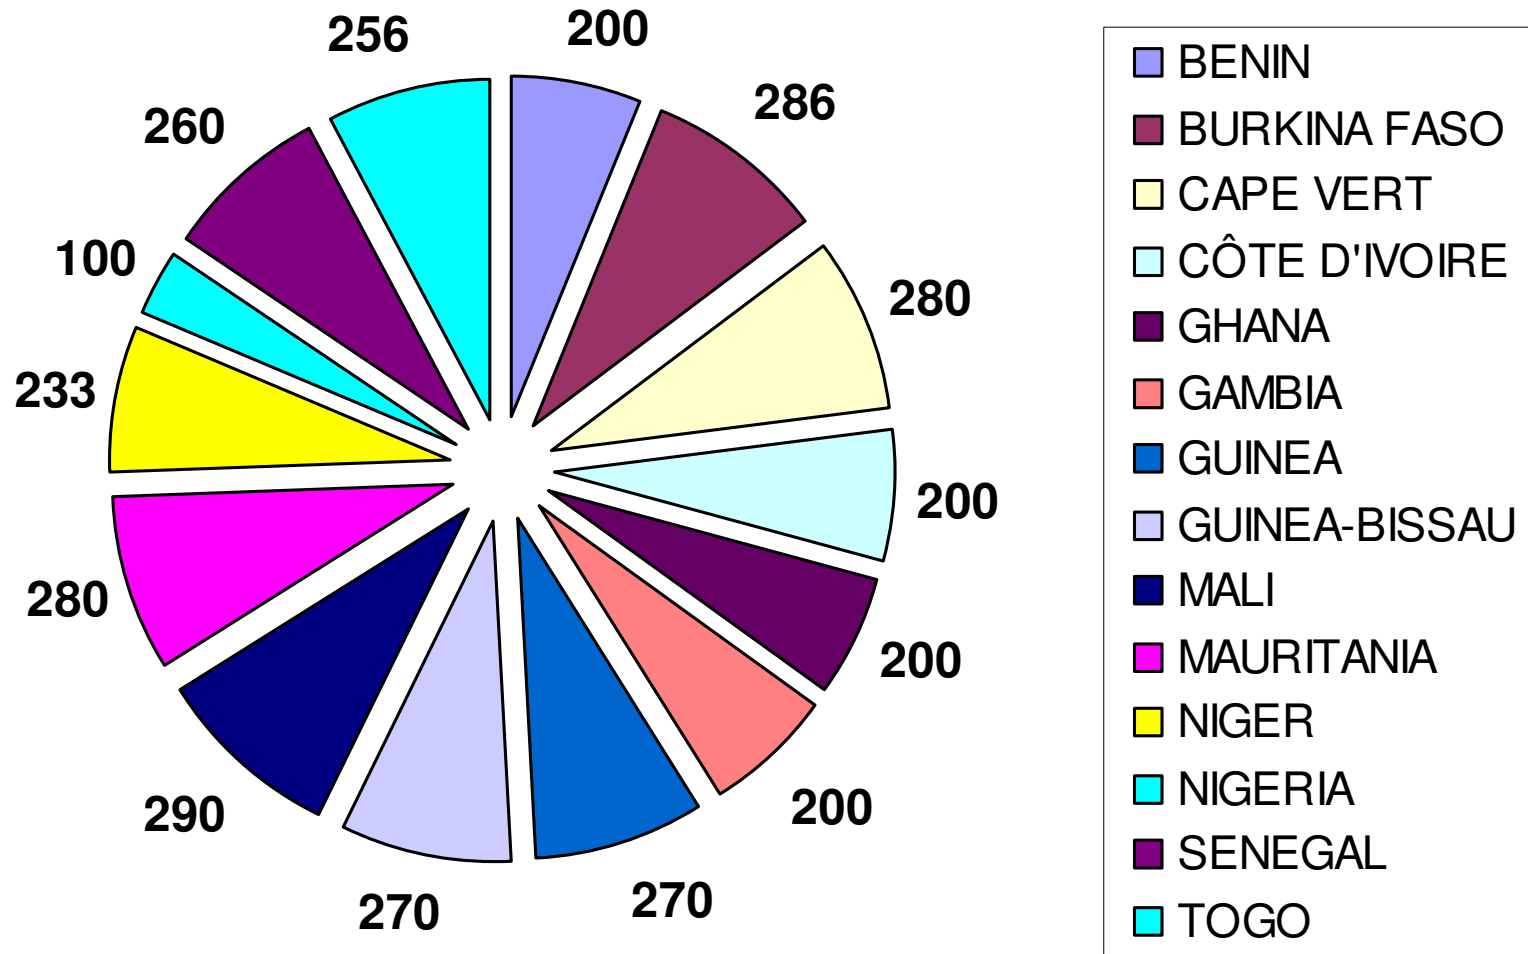

METAGRI

Final statistics

01/10/2012

METAGRI – Final statistics

METAGRI - 159 ROVING SEMINARS

METAGRI – Final statistics

VILLAGES REPRESENTED (0=NO DATA)

METAGRI – Final statistics

TOTAL TRAINED 8180 PERSONS

METAGRI – Final statistics

TRAINED 7337 FOOD PRODUCERS

METAGRI – Final statistics

TOTAL TRAINED OTHERS (0= no data)

METAGRI – Final statistics

TOTAL 1046 TRAINED WOMEN (0= no data)

METAGRI – Final statistics

METAGRI - 3325 RAINGAUGES DISTRIBUTED

Low number in Nigeria due to rain gauge breaking in transport

METAGRI – Final statistics

TOTAL STATISTICS

**See you on
METAGRI OPS**