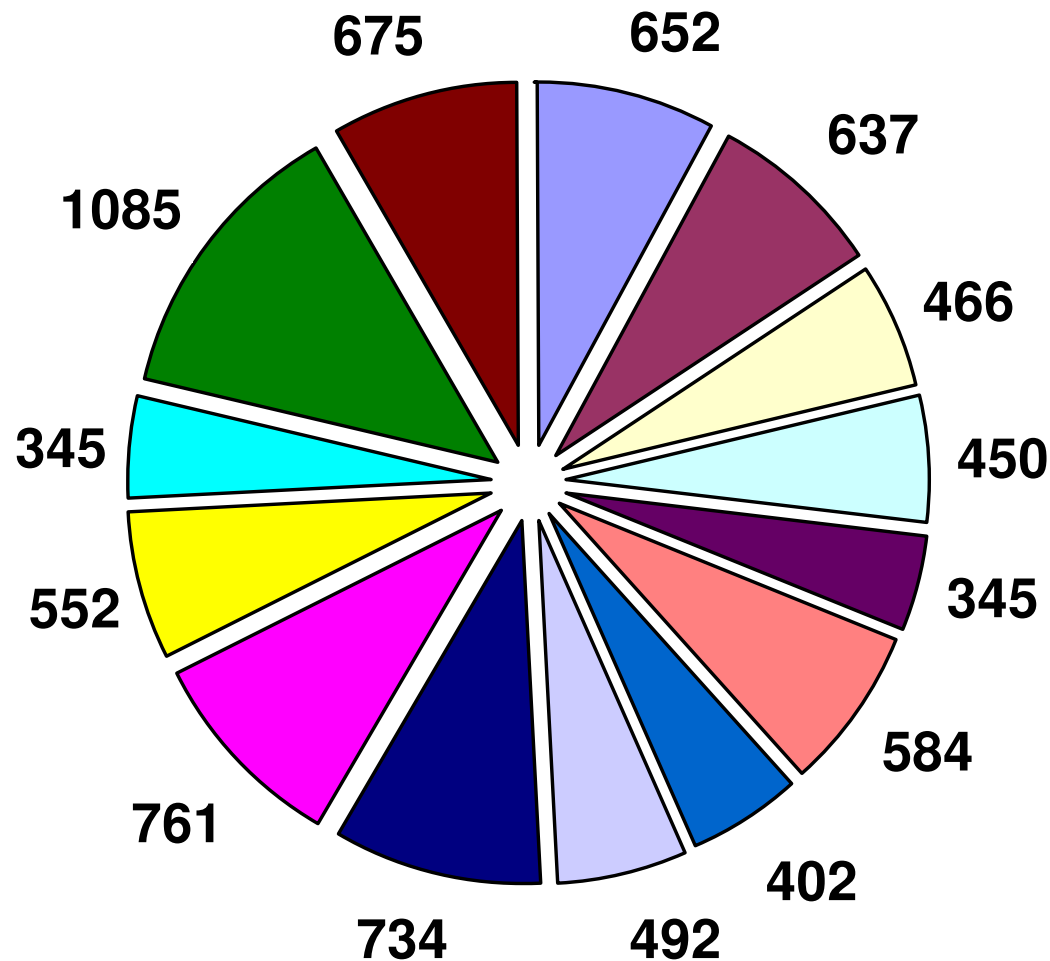

METAGRI

Final statistics

01/10/2012

METAGRI – Final statistics

METAGRI - 159 ROVING SEMINARS

METAGRI – Final statistics

VILLAGES REPRESENTED (0=NO DATA)

METAGRI – Final statistics

TOTAL TRAINED 8180 PERSONS

METAGRI – Final statistics

TRAINED 7337 FOOD PRODUCERS

METAGRI – Final statistics

TOTAL TRAINED OTHERS (0= no data)

METAGRI – Final statistics

TOTAL 1046 TRAINED WOMEN (0= no data)

METAGRI – Final statistics

METAGRI - 3325 RAINGAUGES DISTRIBUTED

Low number in Nigeria due to rain gauge breaking in transport

METAGRI – Final statistics

TOTAL STATISTICS

**See you on
METAGRI OPS**