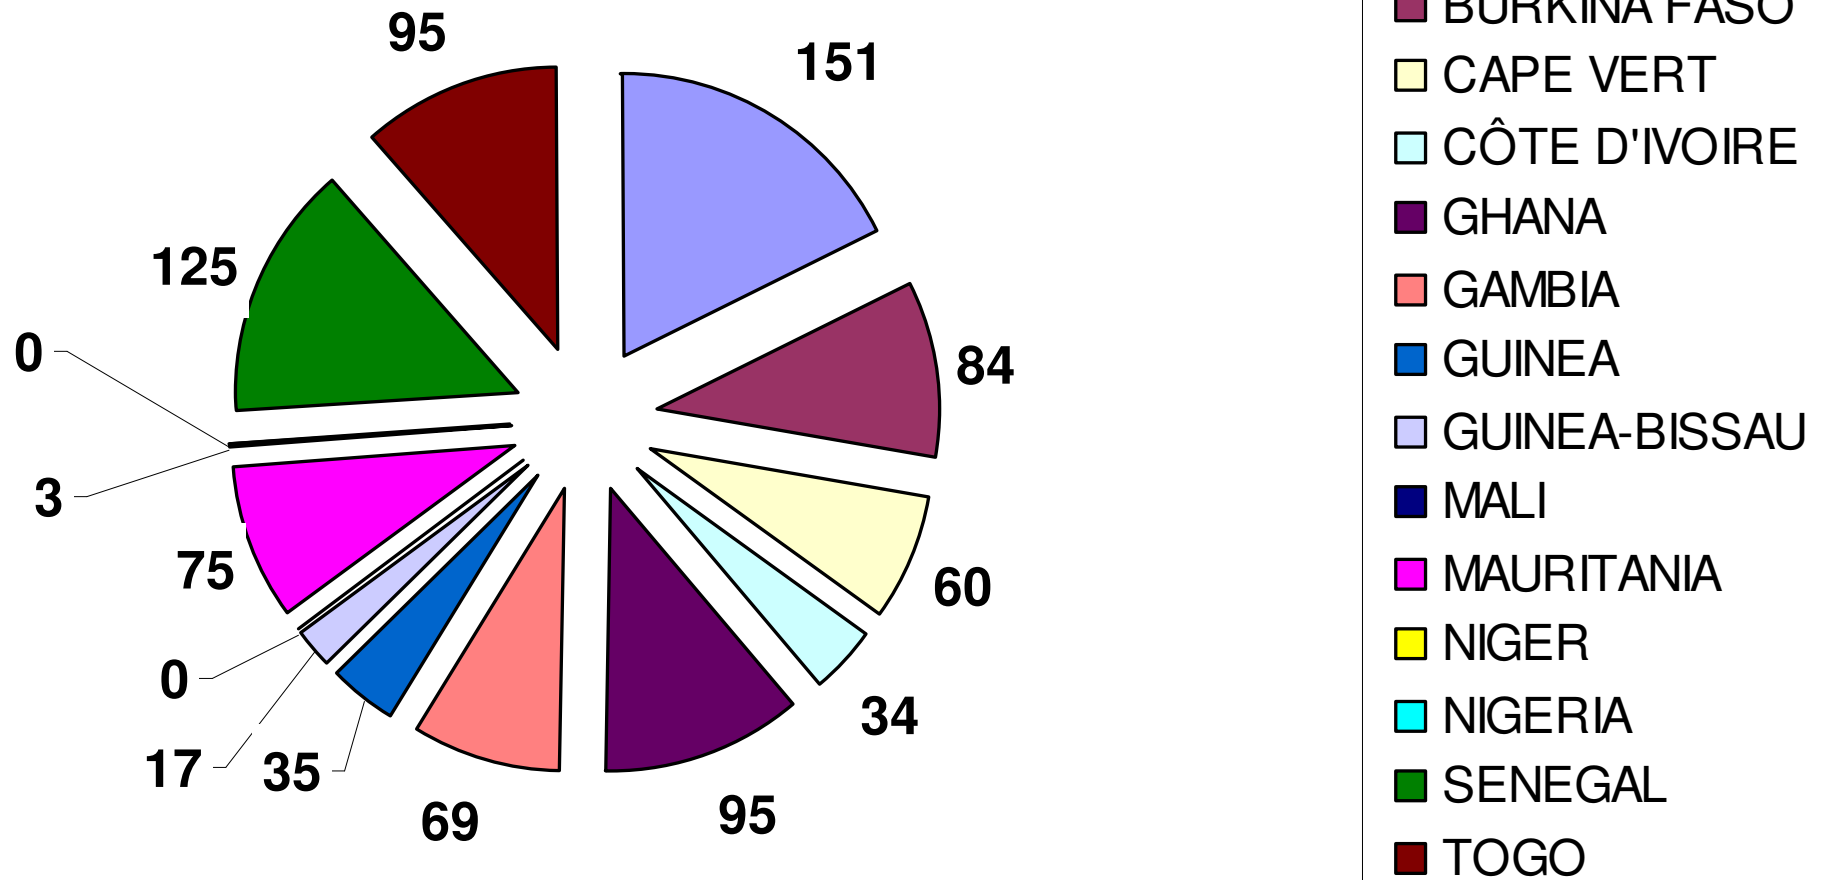

TOTAL TRAINED 8180 PERSONS

METAGRI – Final statistics

TRAINED 7337 FOOD PRODUCERS

METAGRI – Final statistics

TOTAL TRAINED OTHERS (0= no data)

METAGRI – Final statistics

TOTAL 1046 TRAINED WOMEN (0= no data)

METAGRI – Final statistics

METAGRI - 3325 RAINGAUGES DISTRIBUTED

Low number in Nigeria due to rain gauge breaking in transport

METAGRI – Final statistics

TOTAL STATISTICS

**See you on
METAGRI OPS**