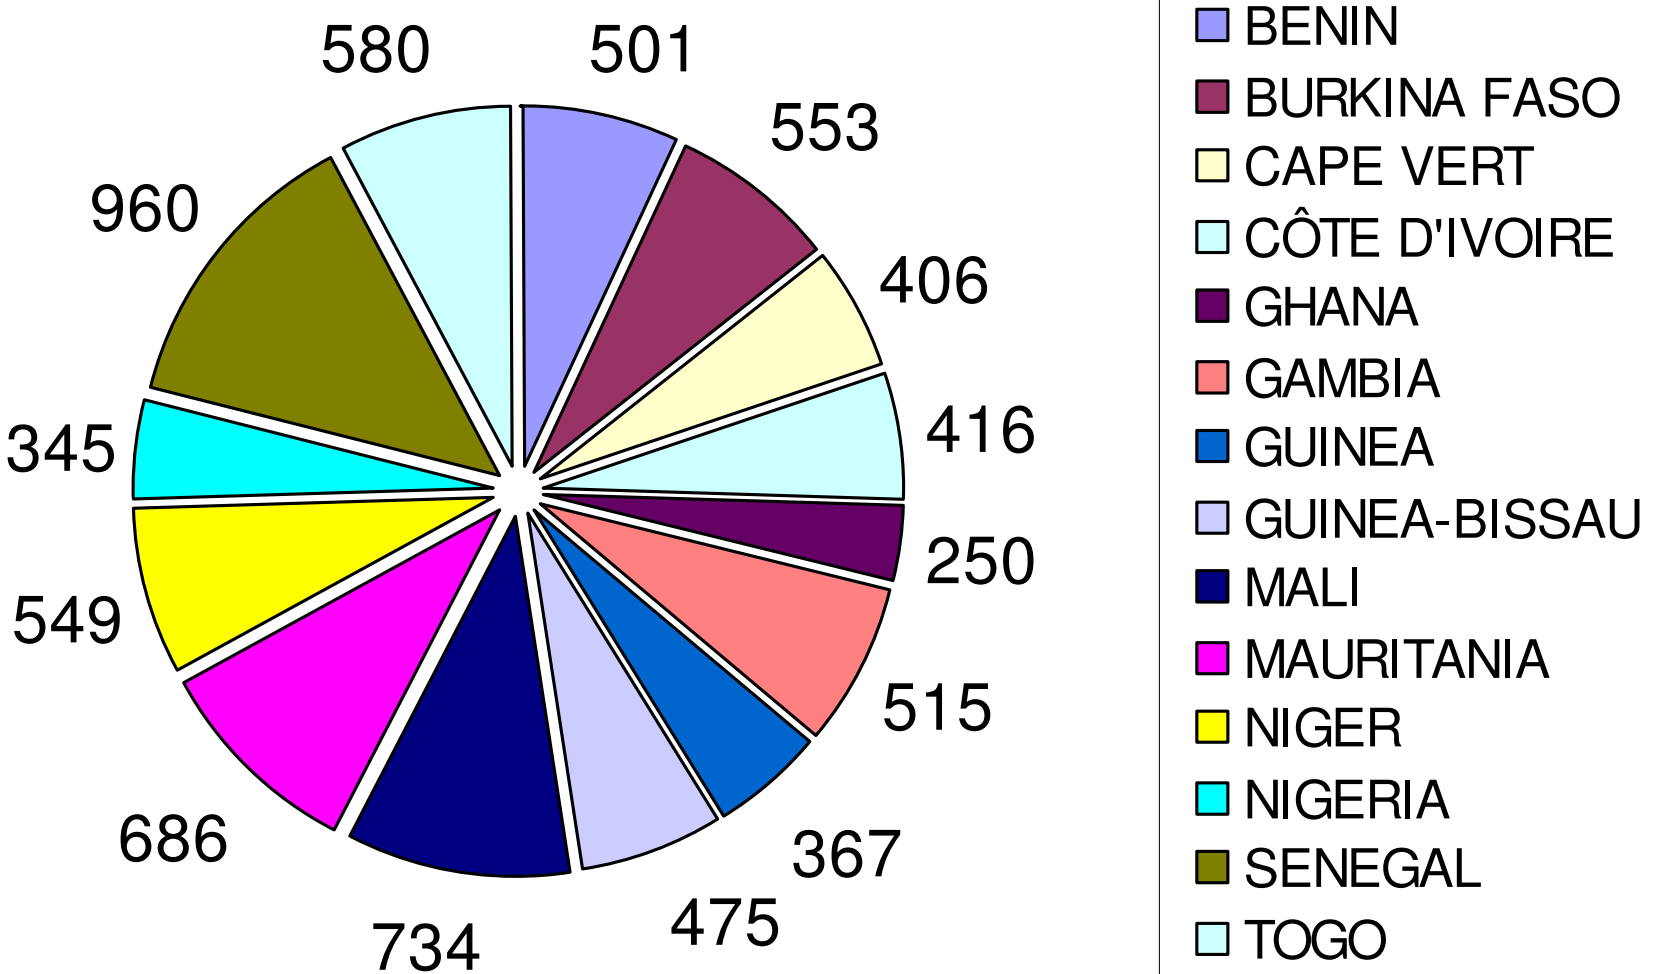

METAGRI

Final statistics

01/10/2012

METAGRI – Final statistics

METAGRI - 159 ROVING SEMINARS

METAGRI – Final statistics

VILLAGES REPRESENTED (0=NO DATA)

METAGRI – Final statistics

TOTAL TRAINED 8180 PERSONS

METAGRI – Final statistics

TRAINED 7337 FOOD PRODUCERS

METAGRI – Final statistics

TOTAL TRAINED OTHERS (0= no data)

METAGRI – Final statistics

TOTAL 1046 TRAINED WOMEN (0= no data)

METAGRI – Final statistics

METAGRI - 3325 RAINGAUGES DISTRIBUTED

Low number in Nigeria due to rain gauge breaking in transport

METAGRI – Final statistics

TOTAL STATISTICS

**See you on
METAGRI OPS**