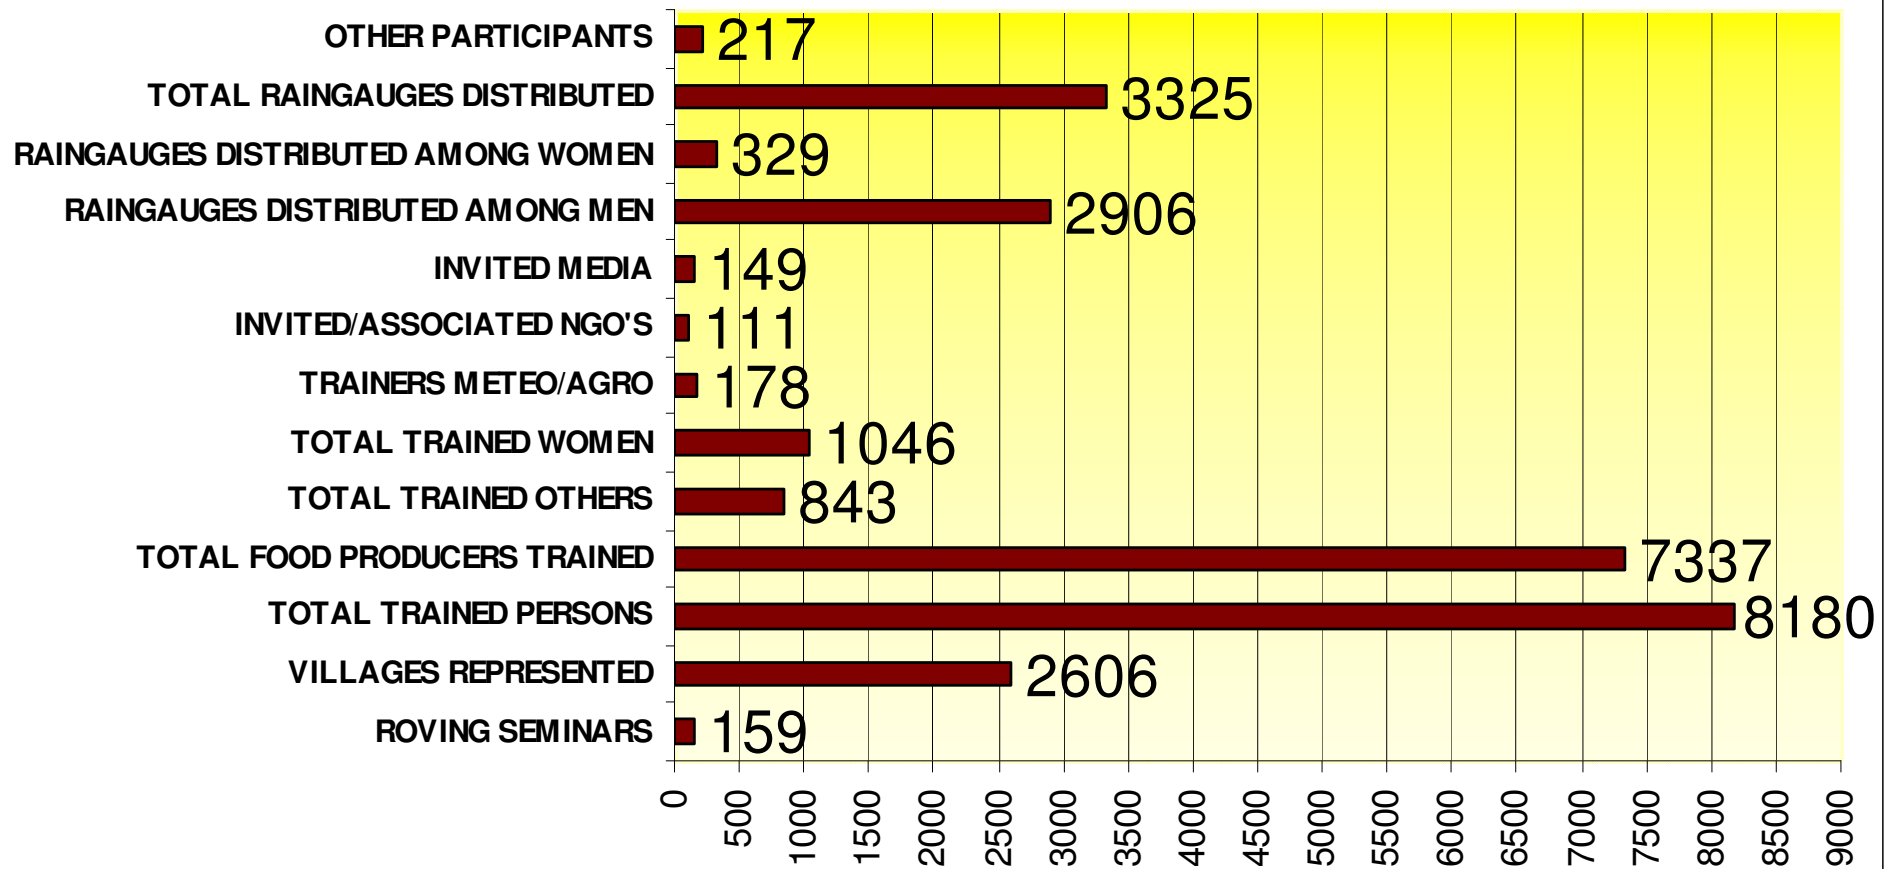

TOTAL TRAINED 8180 PERSONS

METAGRI – Final statistics

TRAINED 7337 FOOD PRODUCERS

METAGRI – Final statistics

TOTAL TRAINED OTHERS (0= no data)

METAGRI – Final statistics

TOTAL 1046 TRAINED WOMEN (0= no data)

METAGRI – Final statistics

METAGRI - 3325 RAINGAUGES DISTRIBUTED

Low number in Nigeria due to rain gauge breaking in transport

METAGRI – Final statistics

TOTAL STATISTICS

**See you on
METAGRI OPS**