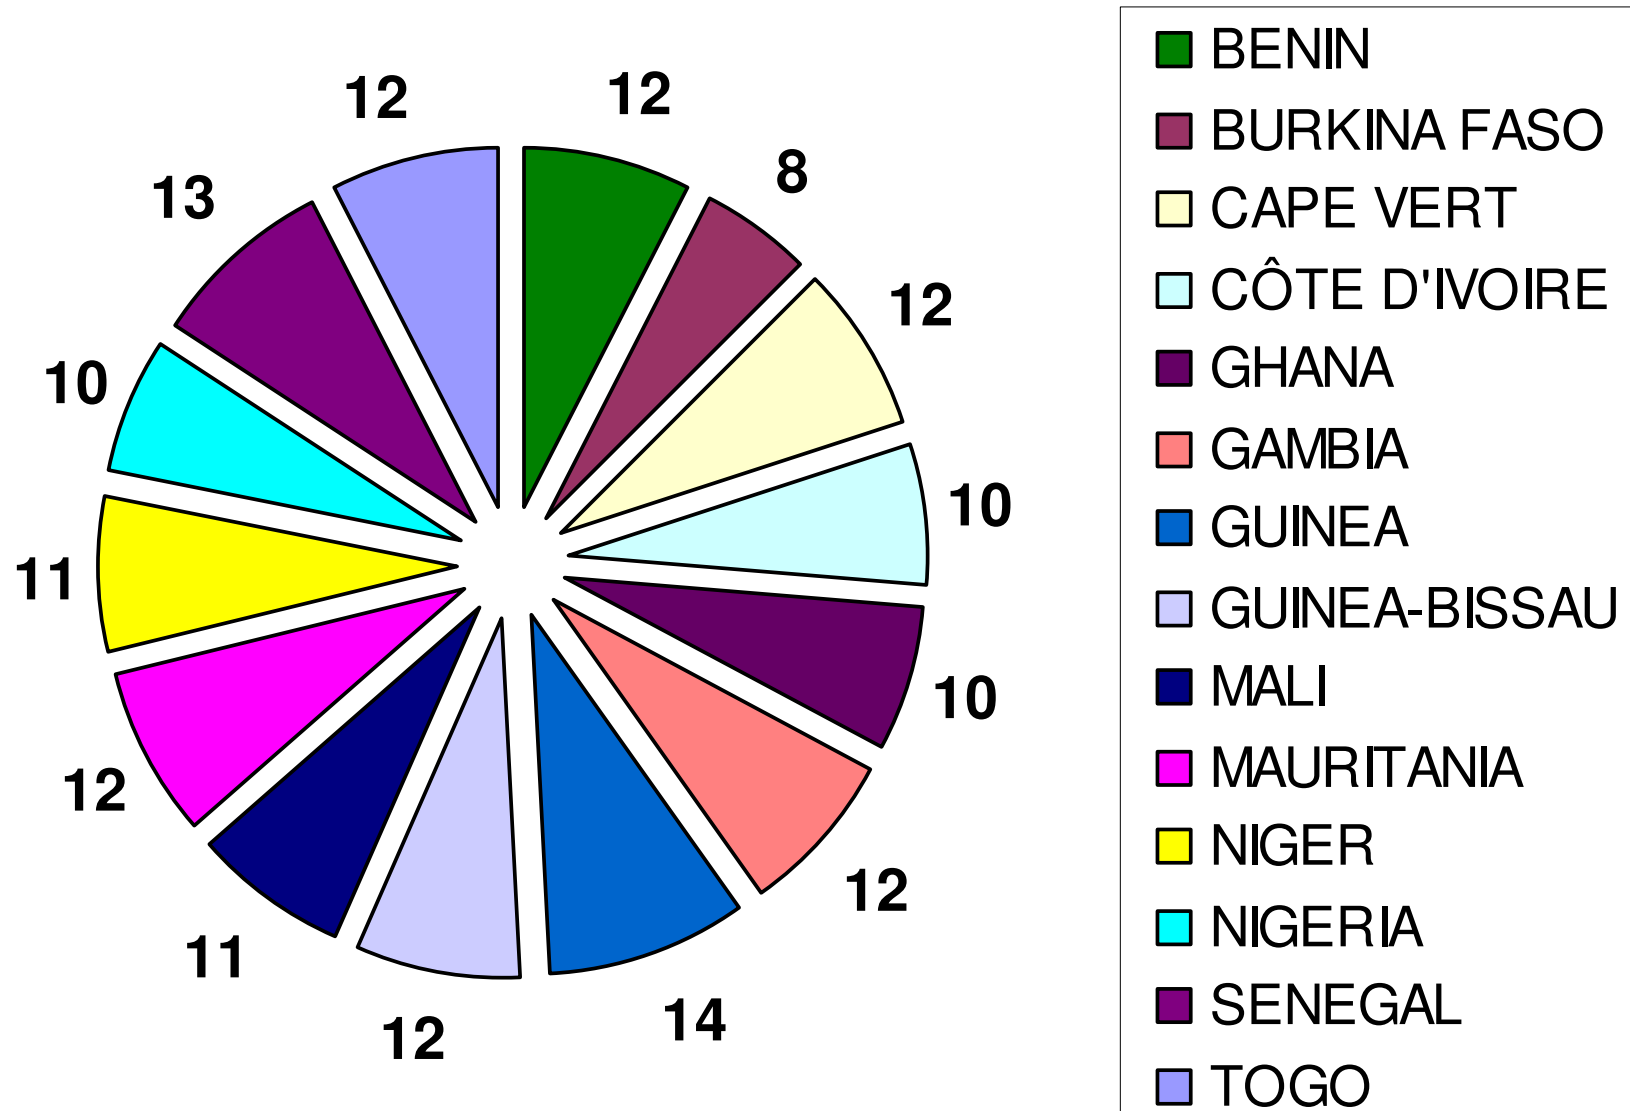

METAGRI

Final statistics

01/10/2012

METAGRI – Final statistics

METAGRI - 159 ROVING SEMINARS

METAGRI – Final statistics

VILLAGES REPRESENTED (0=NO DATA)

METAGRI – Final statistics

TOTAL TRAINED 8180 PERSONS

METAGRI – Final statistics

TRAINED 7337 FOOD PRODUCERS

METAGRI – Final statistics

TOTAL TRAINED OTHERS (0= no data)

METAGRI – Final statistics

TOTAL 1046 TRAINED WOMEN (0= no data)

METAGRI – Final statistics

METAGRI - 3325 RAINGAUGES DISTRIBUTED

Low number in Nigeria due to rain gauge breaking in transport

METAGRI – Final statistics

TOTAL STATISTICS

**See you on
METAGRI OPS**