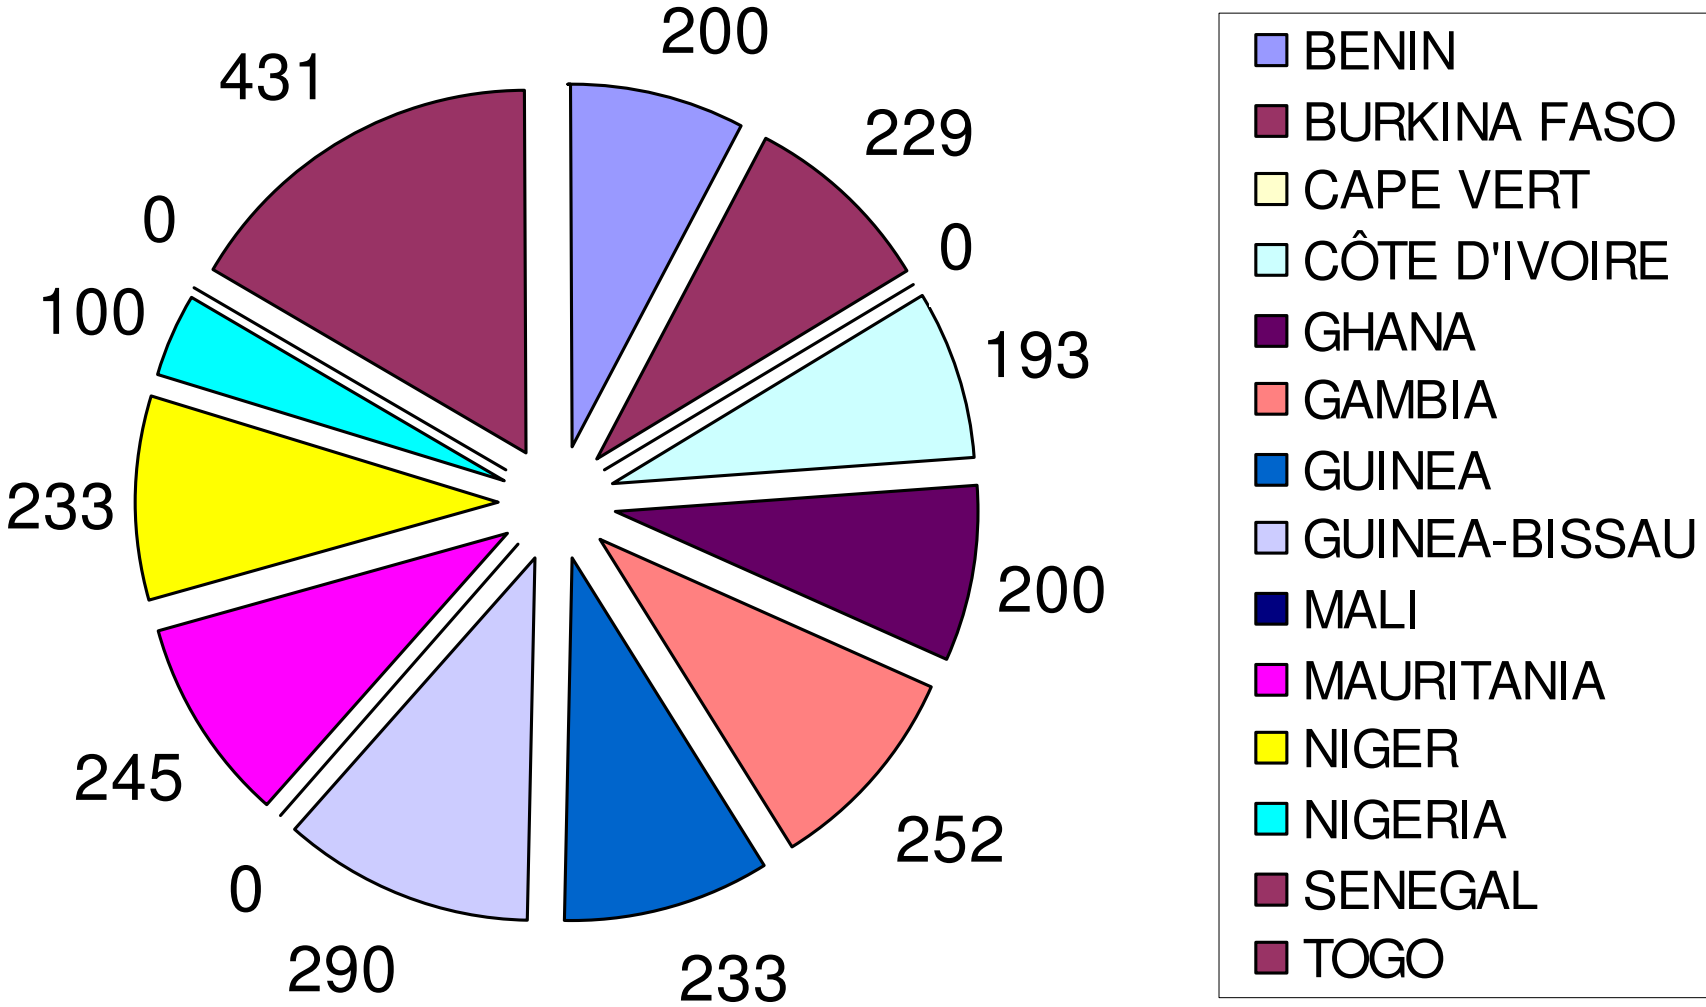

METAGRI

Final statistics

01/10/2012

METAGRI – Final statistics

METAGRI - 159 ROVING SEMINARS

METAGRI – Final statistics

VILLAGES REPRESENTED (0=NO DATA)

METAGRI – Final statistics

TOTAL TRAINED 8180 PERSONS

METAGRI – Final statistics

TRAINED 7337 FOOD PRODUCERS

METAGRI – Final statistics

TOTAL TRAINED OTHERS (0= no data)

METAGRI – Final statistics

TOTAL 1046 TRAINED WOMEN (0= no data)

METAGRI – Final statistics

METAGRI - 3325 RAINGAUGES DISTRIBUTED

Low number in Nigeria due to rain gauge breaking in transport

METAGRI – Final statistics

TOTAL STATISTICS

**See you on
METAGRI OPS**